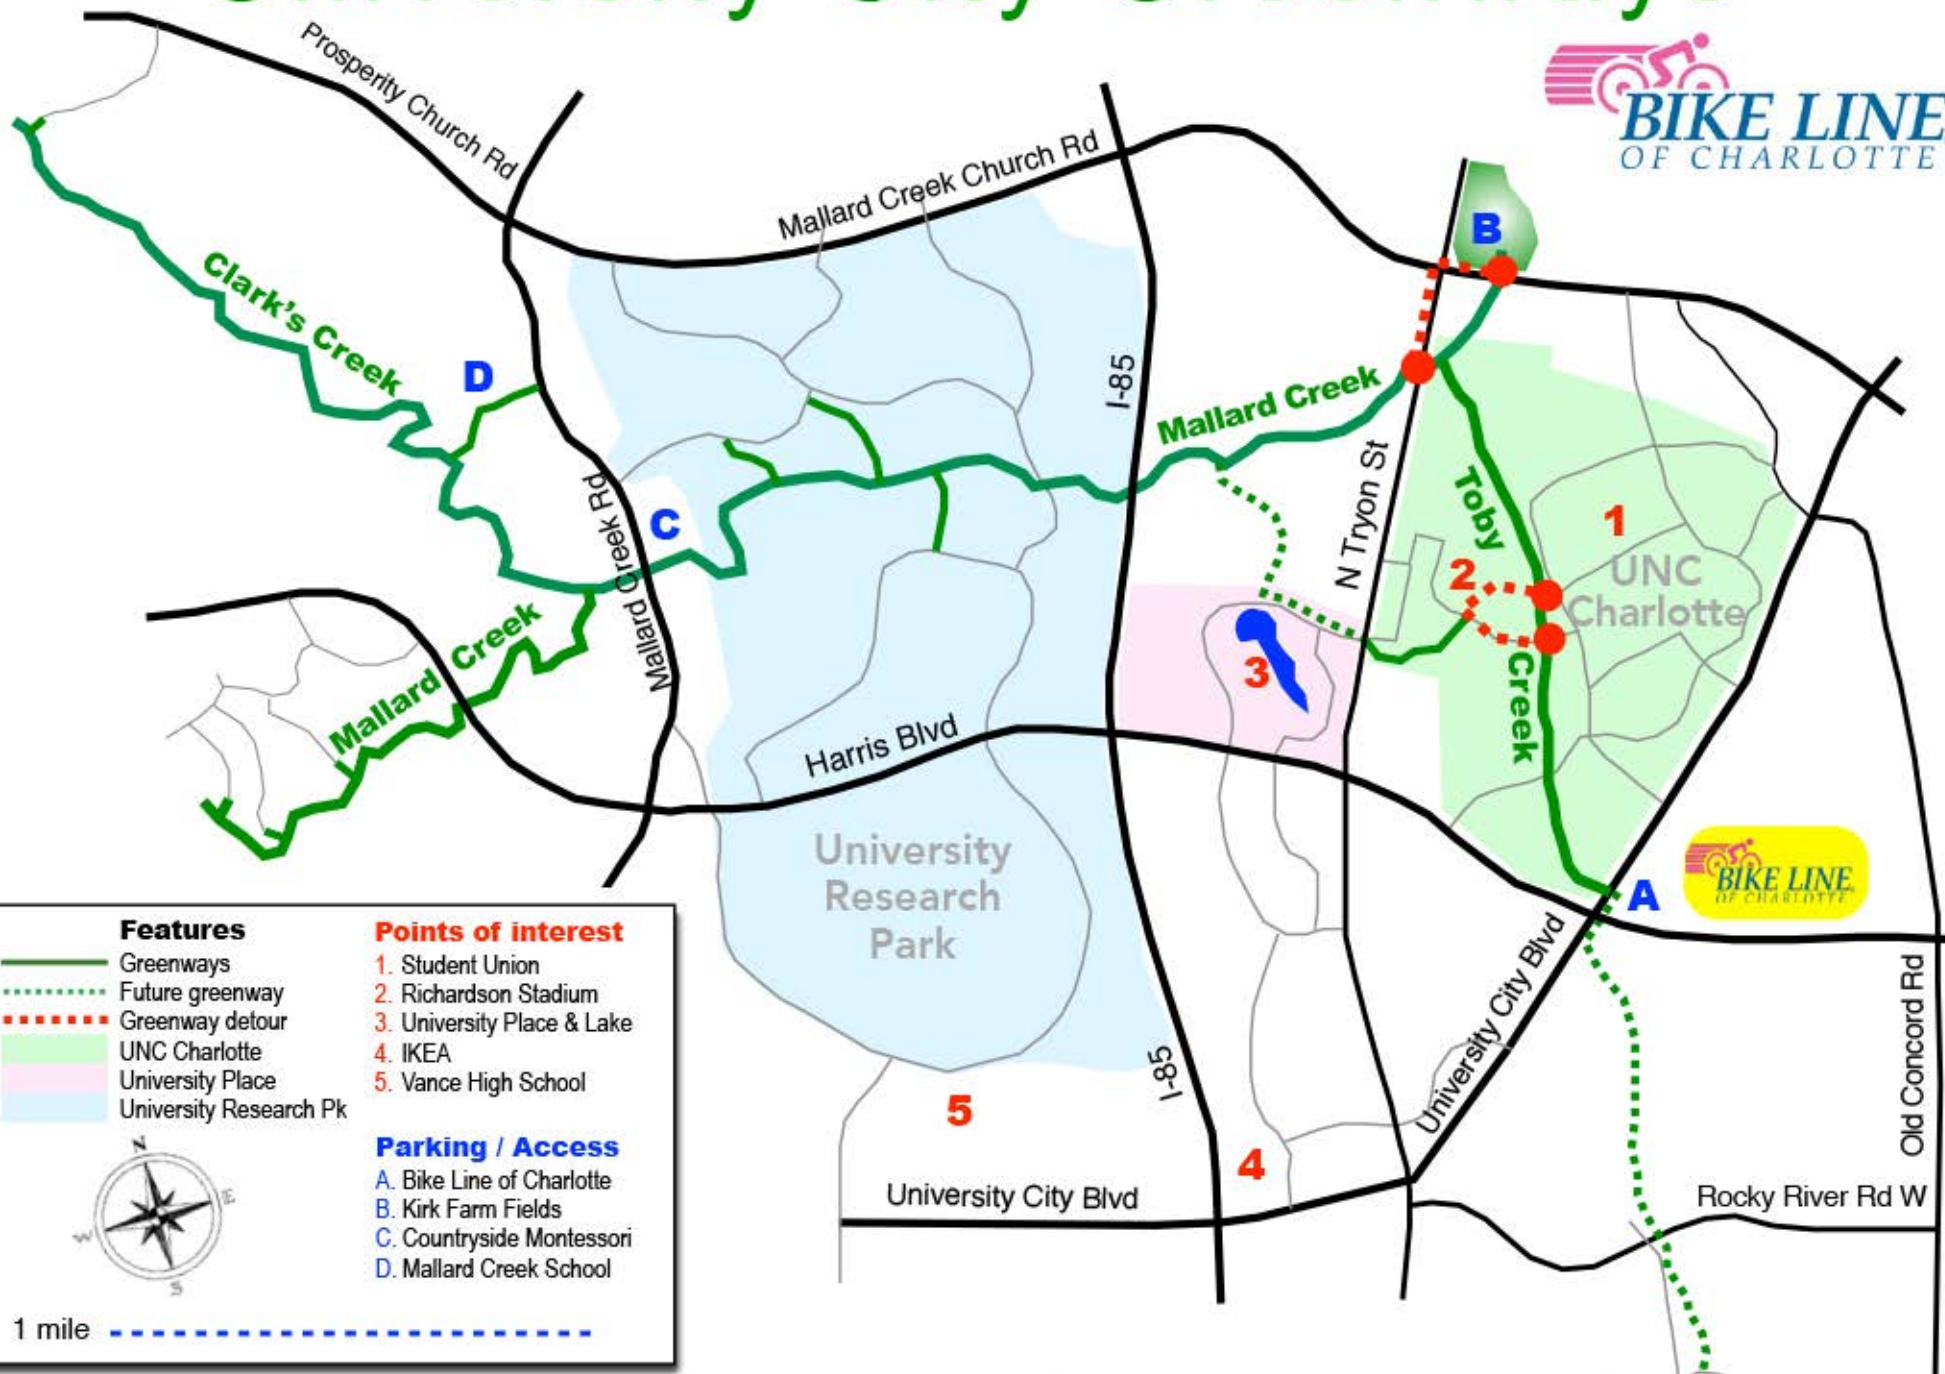

University City Greenways

Features	
	Greenways
	Future greenway
	Greenway detour
	UNC Charlotte
	University Place
	University Research Pk

Points of interest	
1.	Student Union
2.	Richardson Stadium
3.	University Place & Lake
4.	IKEA
5.	Vance High School

Parking / Access	
A.	Bike Line of Charlotte
B.	Kirk Farm Fields
C.	Countryside Montessori
D.	Mallard Creek School

1 mile 