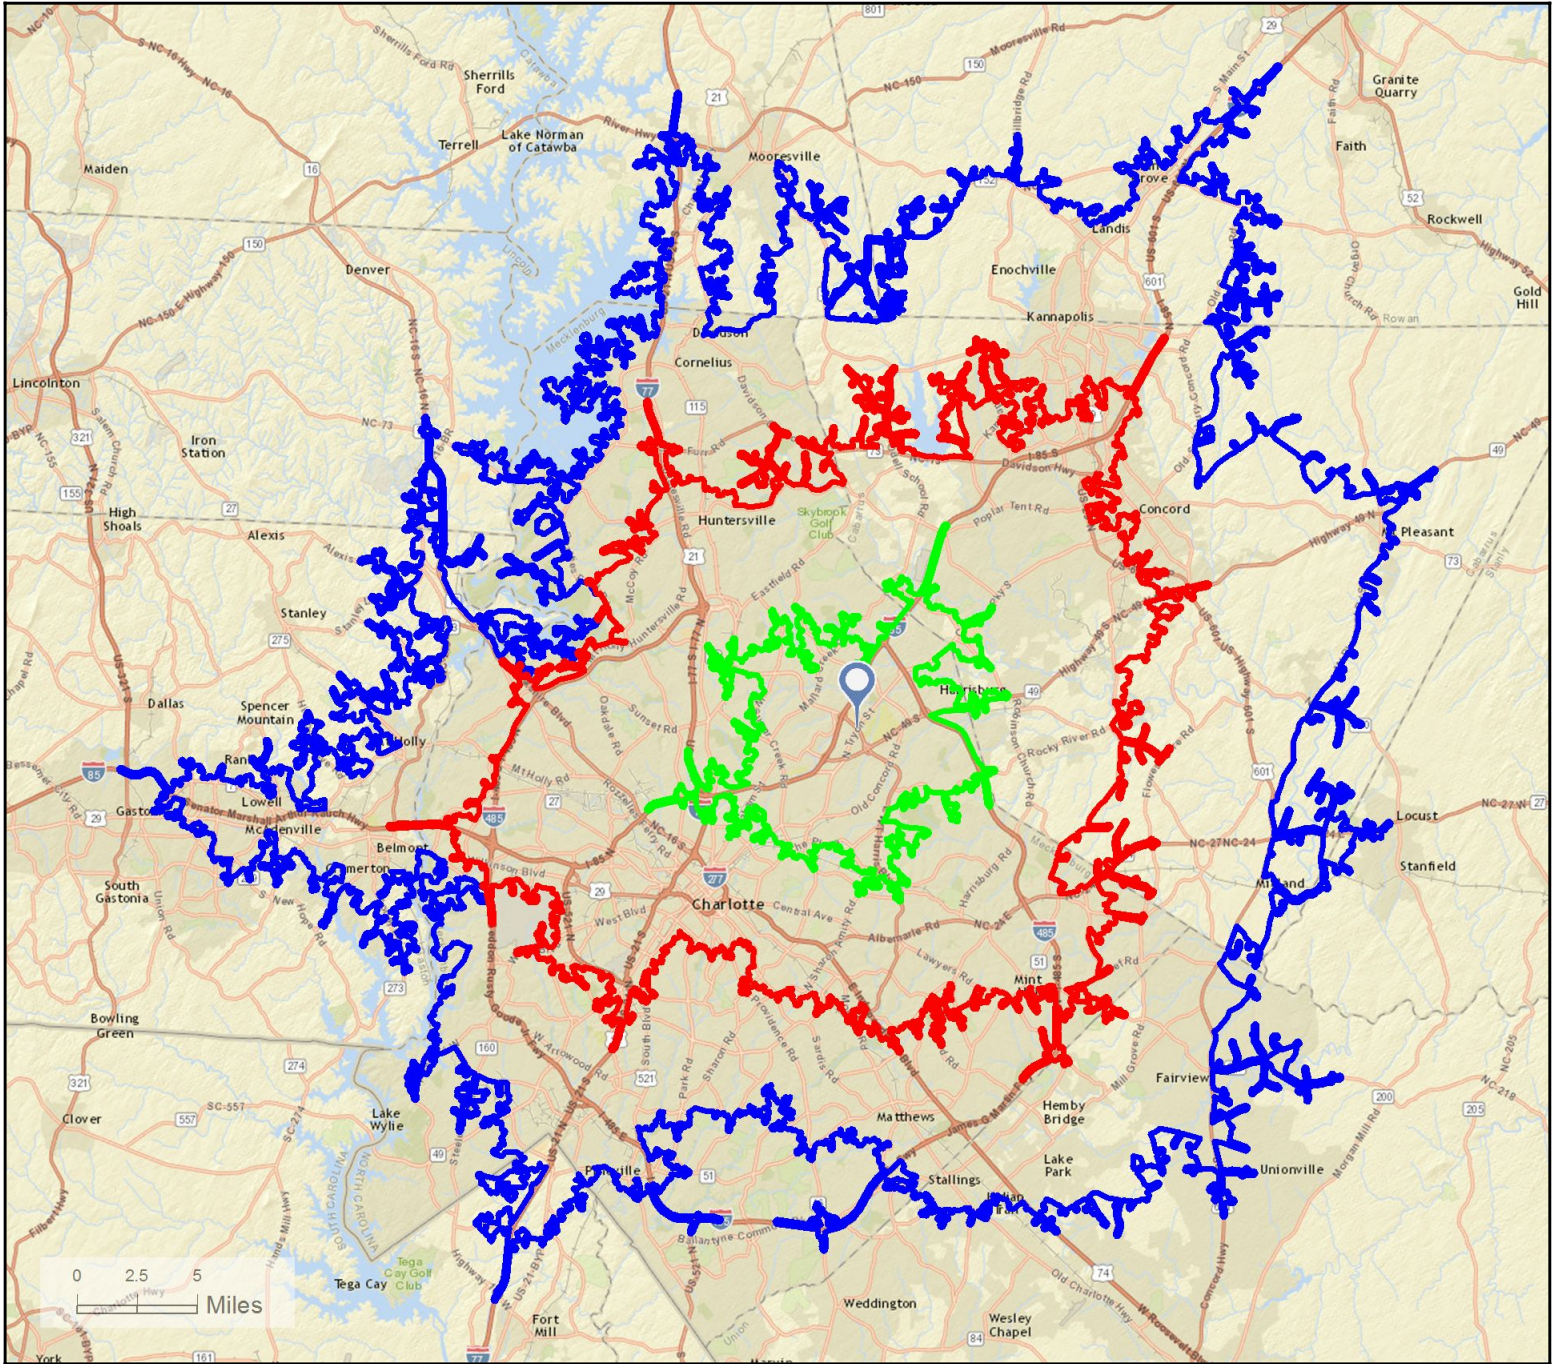

8551 N Tryon St, Charlotte, North Carolina, 28262  
 Drive Times: 10, 20, 30 minute radii

Latitude: 35.30588  
 Longitude: -80.74964

### Key

- █ 10 Minutes
- █ 20 Minutes
- █ 30 Minutes