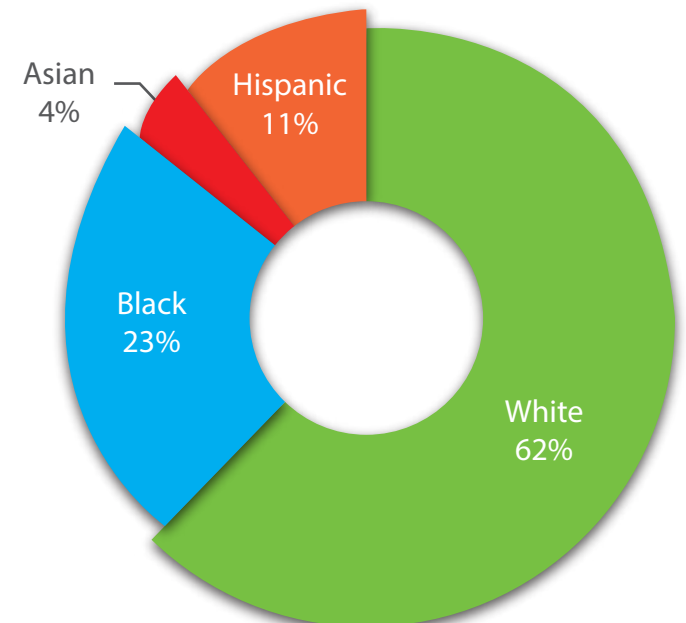

Demographics

University City MSD

Within 30 Minutes of MSD

University City Market Area

University City is distinguished by a concentration of Asian Residents.

University City has fewer Hispanic and Black residents than the UCP Trade Area.

The majority of UCP residents are nonwhite, though the majority of residents within a 30 minute drive are white, indicating the proximity of diverse neighborhoods.