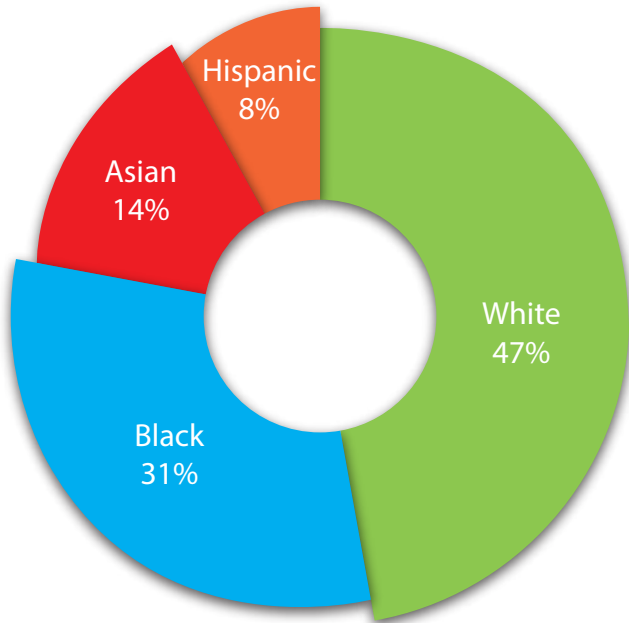

Demographics

University City MSD

Within 30 Minutes of MSD

University City Market Area

University City is distinguished by a concentration of Asian Residents.

University City has fewer Hispanic and Black residents than the UCP Trade Area.

The majority of UCP residents are nonwhite, though the majority of residents within a 30 minute drive are white, indicating the proximity of diverse neighborhoods.