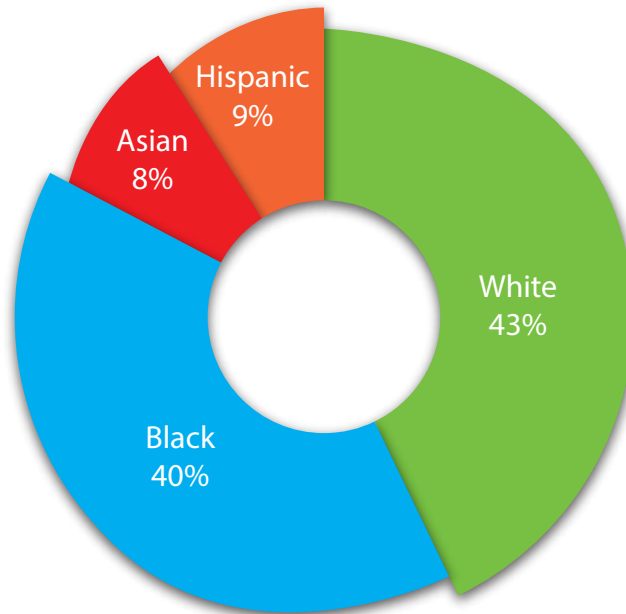

Demographics

University City MSD

Within 30 Minutes of MSD

University City Market Area

University City is distinguished by a concentration of Asian Residents.

University City has fewer Hispanic and Black residents than the UCP Trade Area.

The majority of UCP residents are nonwhite, though the majority of residents within a 30 minute drive are white, indicating the proximity of diverse neighborhoods.